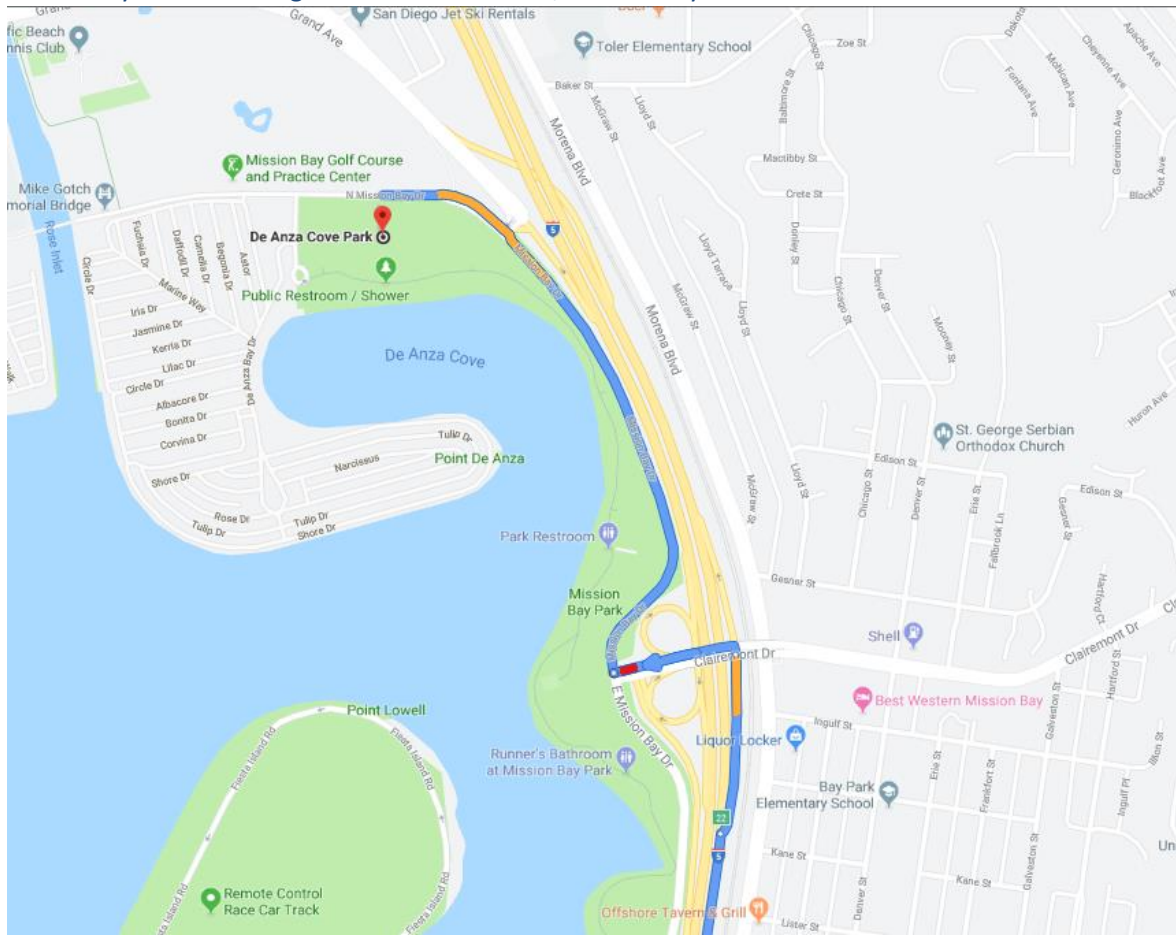

Whether you are coming from North or South, on freeway 51 the exit is on Clairemont Drive.

## Chula Vista

California

Merge onto I-5 N

Follow I-5 N to Clairemont Dr in San Diego.

12 min (13.0 mi)

Take exit 22 for Clairemont Dr toward Mission Bay Dr

0.2 mi

Turn left onto Clairemont Dr

433 ft

Continue onto Mission Bay Dr

413 ft

Turn right to stay on Mission Bay Dr

Destination will be on the left

📍 De Anza Cove Park

3000 N Mission Bay Dr, San Diego, CA 92109