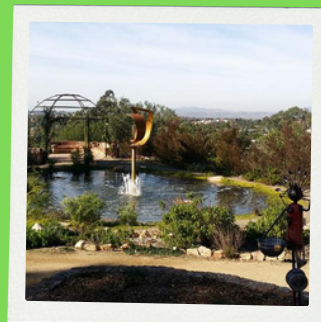

# GARDEN TOUR

9:30 a.m. - 12:30 p.m.

Join us at [Alta Vista Botanical Gardens](#) for a walking tour and explore breathtaking landscapes. More event information on Registration Link below.

**Docent Tour**